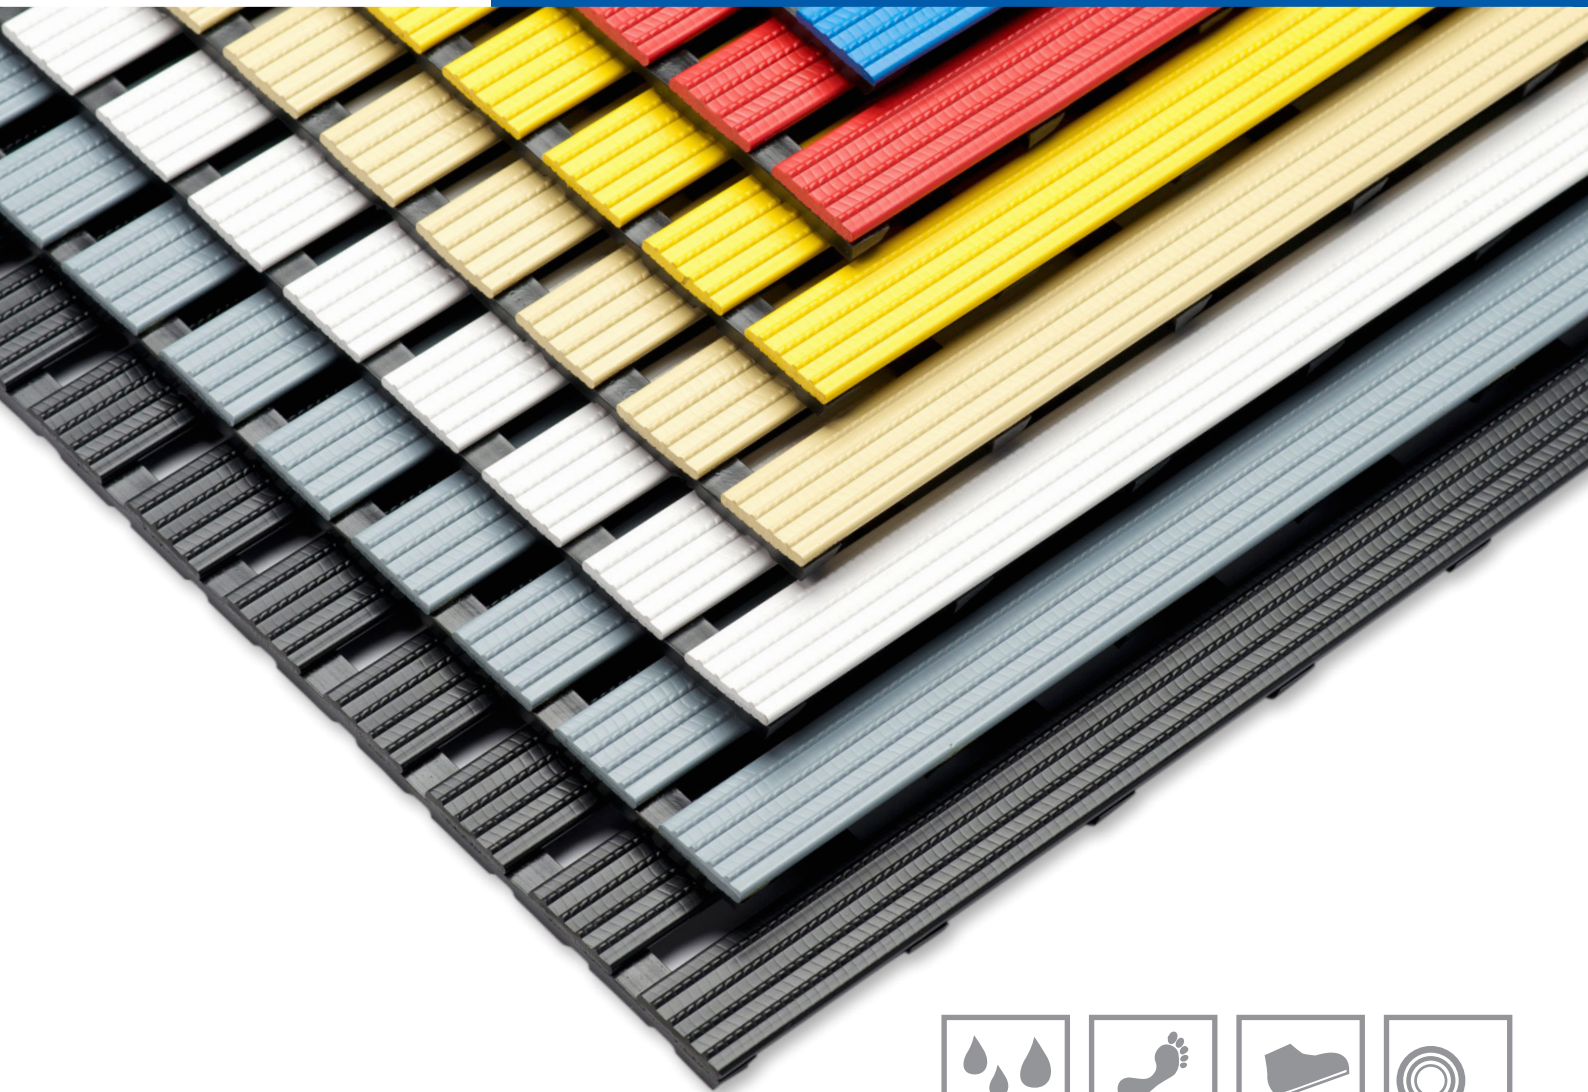

MANUPLAST BATH GRATINGS

SAFETY WITH WELLNESS FEELING

PROPERTIES

ManuPlast bath gratings are safe, rollable, and slip resistant.

AREAS OF USE

Swimming pools and therapeutic baths, changing and locker rooms, saunas, health resort facilities, hospitals etc.

COLORS

MANUPLAST BATH GRATINGS

ManuPlast bath gratings are made of durable, pore-free, impact resistant high-grade unplasticized PVC. The top profiles are arranged across the walking direction.

Safety profiles prevent slips and make sure pools, baths or saunas can be safely enjoyed. ManuPlast bath gratings allow water to drain on all sides and thanks to their high deadweight they rest firmly on the floor (no floating).

The gratings are slip resistant (classification C) and hygienic. They also withstand chemicals, acids, and caustic solutions (of commercially available concentration).

TECHNICAL DATA

Material of top profile	Unplasticized PVC
Material of bottom profile	Soft PVC
Available width	60, 80, 100 cm
Total height	12.0 mm
Weight	appr. 6 kg/m ²
Temperature resistance	-5°C to 60°C
Slip resistance	Classification C to DIN 51097

ARTICLE NUMBERS

Color	60 cm	80 cm	100 cm
black	88003	88002	88001
blue	88403	88402	88401
red	88503	88502	88501
beige	88603	88602	88601
grey	88703	88702	88701
white	88803	88802	88801
yellow	88903	88902	88901