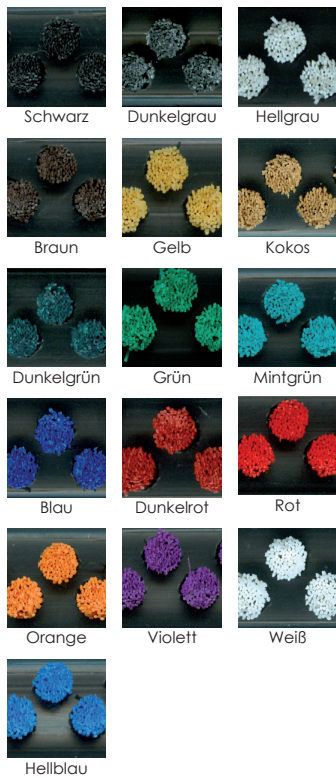

Circle mat

Available products	Brossguard, Duplomat, Econo Light, Econo Heavy
Profile spacing	4 mm
Diameter	minimum 50 cm
Sizes	circle mat
Optional	frame profile made of anodised aluminium, mixed brushes (chameleon)

Bürsten (Nylon 6.6)

EPDM Gummi

Rips

Gummi

Rips

Bürste

Velour

Velour