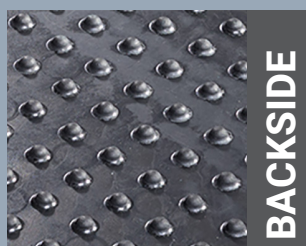

The customer-specific rubber mat with the AGR seal of approval.

- o The ERGOLASTEC inlay is particularly suitable for **reception or entrance areas** – outdoor or indoor.
- o The **hard-wearing rubber mat** with or without insert.
- o The high-quality carpet insert can be **custom-made by KRAIBURG** – for a lasting impression.
- o The carpet insert is **non-slip and abrasion-resistant**.
- o The robust and durable carpet insert is **light and water-resistant and has a good dirt-trapping effect**.
- o **Easy cleaning of the rubber mat and flexible replacement of the washable carpet insert.**

Surface	Size	Electric conductivity	Material	Hardness	Colour
INLAY	1350 x 1000 x 16 mm*	Antistatic	SBR**	55 Shore A	

Surface and backside geometries

* Tolerances according to DIN ISO 3302 - 1 M4; ** It may cause slight discoloration on light floors