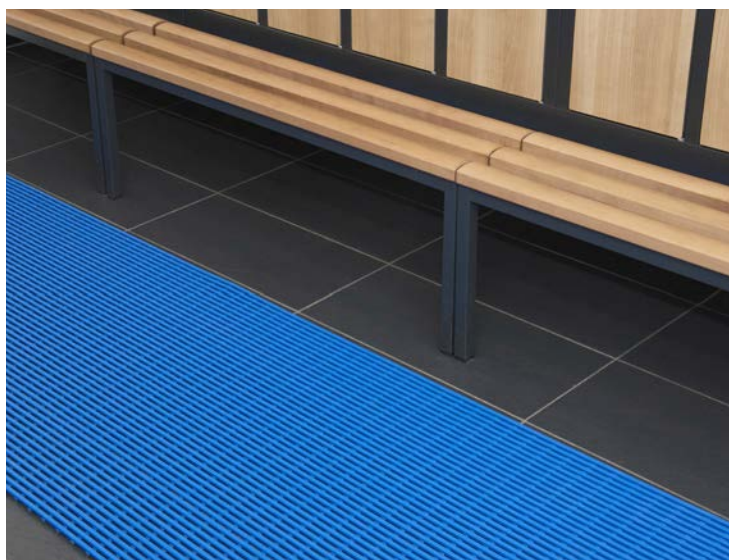

WET ROOM MATS

ANTI-SKID BACK PROFILES KEEP THE MAT SAFELY ON THE FLOOR

PROPERTIES

Wet room mats are hygienic, slip resistant, and fungicidal.

AREAS OF USE

Swimming pools and therapeutic baths, changing and locker rooms, saunas, health resort facilities, hospitals etc.

COLORS

red white blue green yellow

brown ivory mint green grey black

WET ROOM MATS

Wet room mats are treated so as to be fungicidal and bactericidal and therefore do not allow bacteria and fungi to develop.

The mats allow water to drain on all sides and additionally are provided with a special anti-skid back profile which warrants optimum floor contact.

TECHNICAL DATA

Material	Soft PVC
Available width	40 to 120 cm
Total height	14.0 mm
Width of top profile	8.6 mm
Gap width	7.0 mm
Weight	appr. 6.8 kg/m ²
Temperature resistance	-5°C to + 60°C
Slip resistance	Classification C to DIN 51097