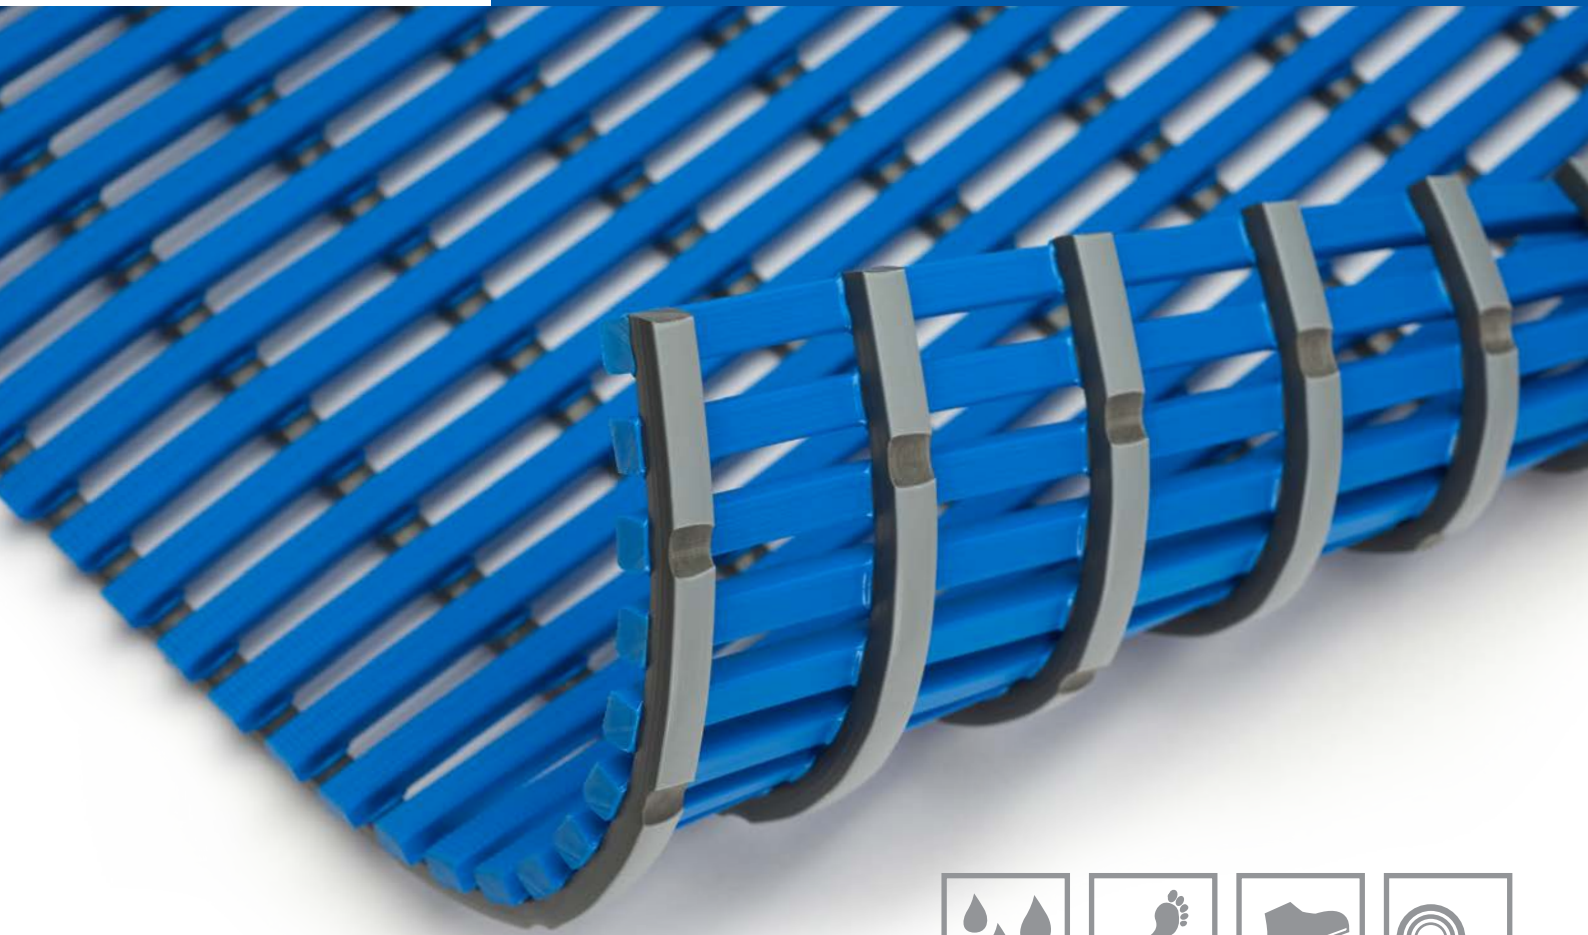

WET ROOM MATS

ANTI-SKID BACK PROFILES KEEP THE MAT SAFELY ON THE FLOOR

PROPERTIES

Wet room mats are hygienic, slip resistant, and fungicidal.

AREAS OF USE

Swimming pools and therapeutic baths, changing and locker rooms, saunas, health resort facilities, hospitals etc.

The mats allow water to drain on all sides and additionally are provided with a special anti-skid back profile which warrants optimum floor contact.

TECHNICAL DATA

Material	Soft PVC
Available width	40 to 120 cm
Total height	14.0 mm
Width of top profile	8.6 mm
Gap width	7.0 mm
Weight	appr. 6.8 kg/m ²
Temperature resistance	-5°C to + 60°C
Slip resistance	Classification C to DIN 51097

ARTICLE NUMBERS

Color	40 cm	50 cm	60 cm	80 cm	100 cm	120 cm
black	93005	93004	93003	93002	93001	93009
green	93205	93204	93203	93202	93201	93209
mint green	93255	93254	93253	93252	93251	93259
brown	93305	93304	93303	93302	93301	93309
blue	93405	93404	93403	93402	93401	93409
red	93505	93504	93503	93502	93501	93509
ivory	93605	93604	93603	93602	93601	93609
grey	93705	93704	93703	93702	93701	93709
white	93805	93804	93803	93802	93801	93809
yellow	93905	93904	93903	93902	93901	93909