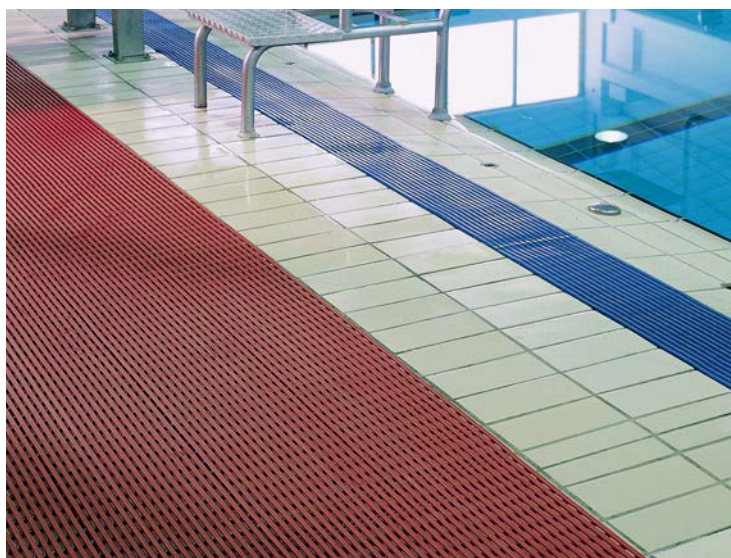

## PROPERTIES

Standard mats have anti-skid properties, are hygienic and rollable.

## COLORS

blue

green

yellow

red

ivory

mint green grey

# STANDARD MATTING

The Standard mat is slip resistant and hygienic because its non-porous material does not allow germs to develop.

An integrated mat drainage makes sure water can run off on all sides.

Standard mats are soft, elastic, and slip resistant and they are also perfectly suitable as ergonomic mats for workplaces.